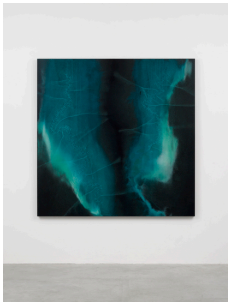

# LISSON GALLERY

Shirazeh Houshiary: Pneuma  
22 Cork Street, London  
22 June – 31 July 2021

**Forgetting the Word 2020**  
Pigment and pencil on white Aquacryl on aluminium  
190.3 x 190 x 5.2 cm  
74 7/8 x 74 3/4 x 2 in  
HOUS200010

**Pieta 2021**  
Pigment and pencil on white Aquacryl on aluminium  
190 x 190 x 5.2 cm  
74 3/4 x 74 3/4 x 2 in  
HOUS210001

**Enigma 2020**  
Pigment and pencil on black Aquacryl on aluminium  
190 x 190 x 5.3 cm  
74 3/4 x 74 3/4 x 2 in  
HOUS200009

**Loci 2021**  
Pigment and pencil on white Aquacryl on aluminium  
190 x 190 x 5.4 cm  
74 3/4 x 74 3/4 x 2 1/8 in  
HOUS210003

**Pneuma 2020**  
Pigment and pencil on white Aquacryl on aluminium  
190 x 190 x 5.3 cm  
74 3/4 x 74 3/4 x 2 in  
HOUS200008